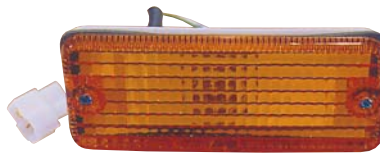

REPLACEMENT FOR

GALANT '74 A112

214-1635
FRONT LAMP
R MB 031208
L MB 031207
50PCS 3.58CFT

214-1635-Y
FRONT LAMP
R
L
50PCS 3.58CFT

214-1412-H
SIDE LAMP
R
L
100PCS 6CFT

214-1412
SIDE LAMP
R MB 031202
L MB 031201
100PCS 1.93CFT

REPLACEMENT FOR

GALANT SIGMA '78-'79 A131 A133

214-1509 '78-'79
CORNER LAMP
R MB 141038
L MB 141037
20PCS 2.94CFT

214-1632
FRONT LAMP
R MB 070162
L MB 070161
50PCS 2.64CFT

214-1926 '78-'79
TAIL LAMP
R MB 070404
L MB 070403
10PCS 4CFT
00-214-1926
10PCS 4CFT