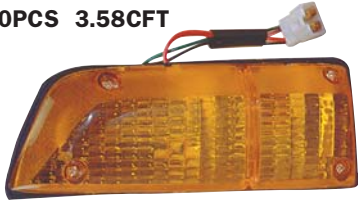

REPLACEMENT FOR

GALANT '74 A112

214-1635
FRONT LAMP
R MB 031208
L MB 031207
50PCS 3.58CFT

214-1635-Y
FRONT LAMP
R
L
50PCS 3.58CFT

214-1412-H
SIDE LAMP
R
L
100PCS 6CFT

214-1412
SIDE LAMP
R MB 031202
L MB 031201
100PCS 1.93CFT